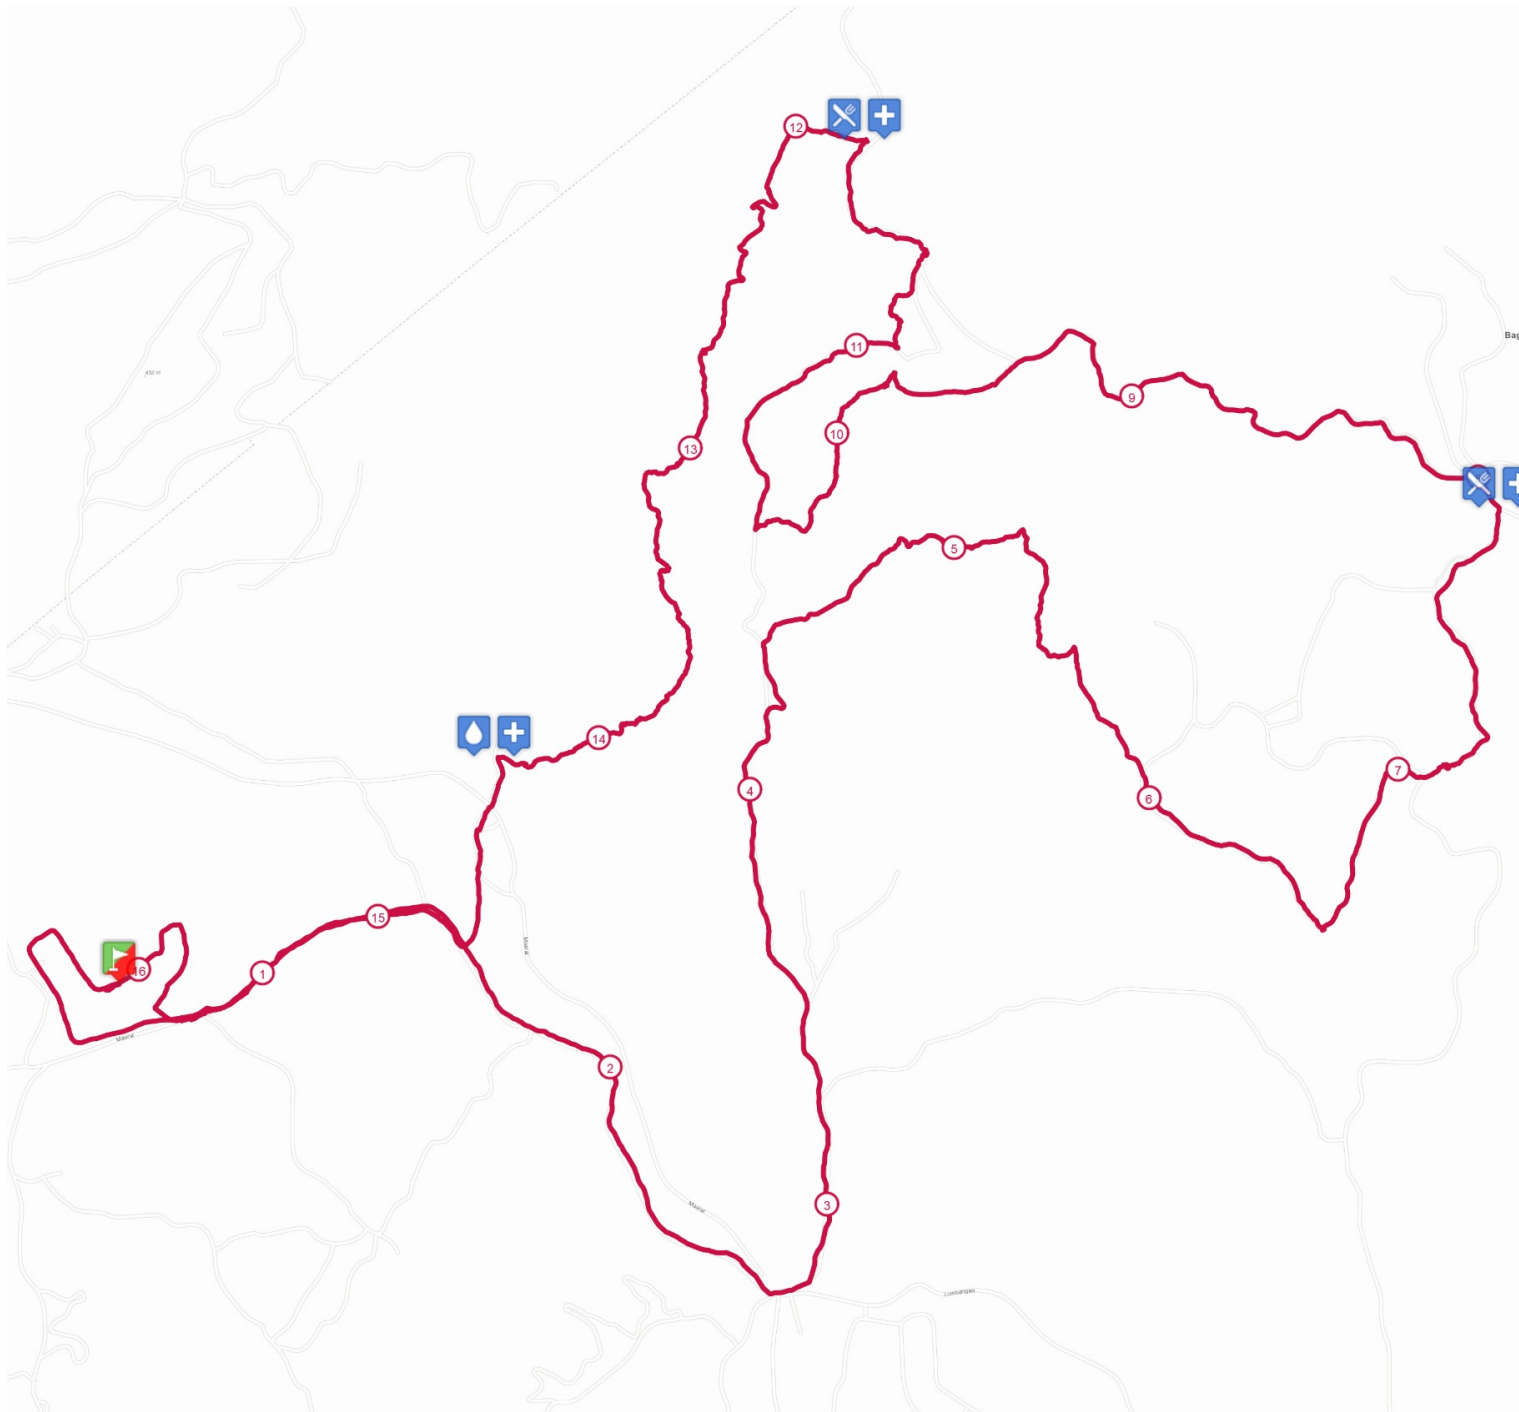

Get this track on your mobile with the app TrailConnect. To read more : <http://trailconnect.run>

<https://tracedetail.com>

> 10% > 20% > 30%