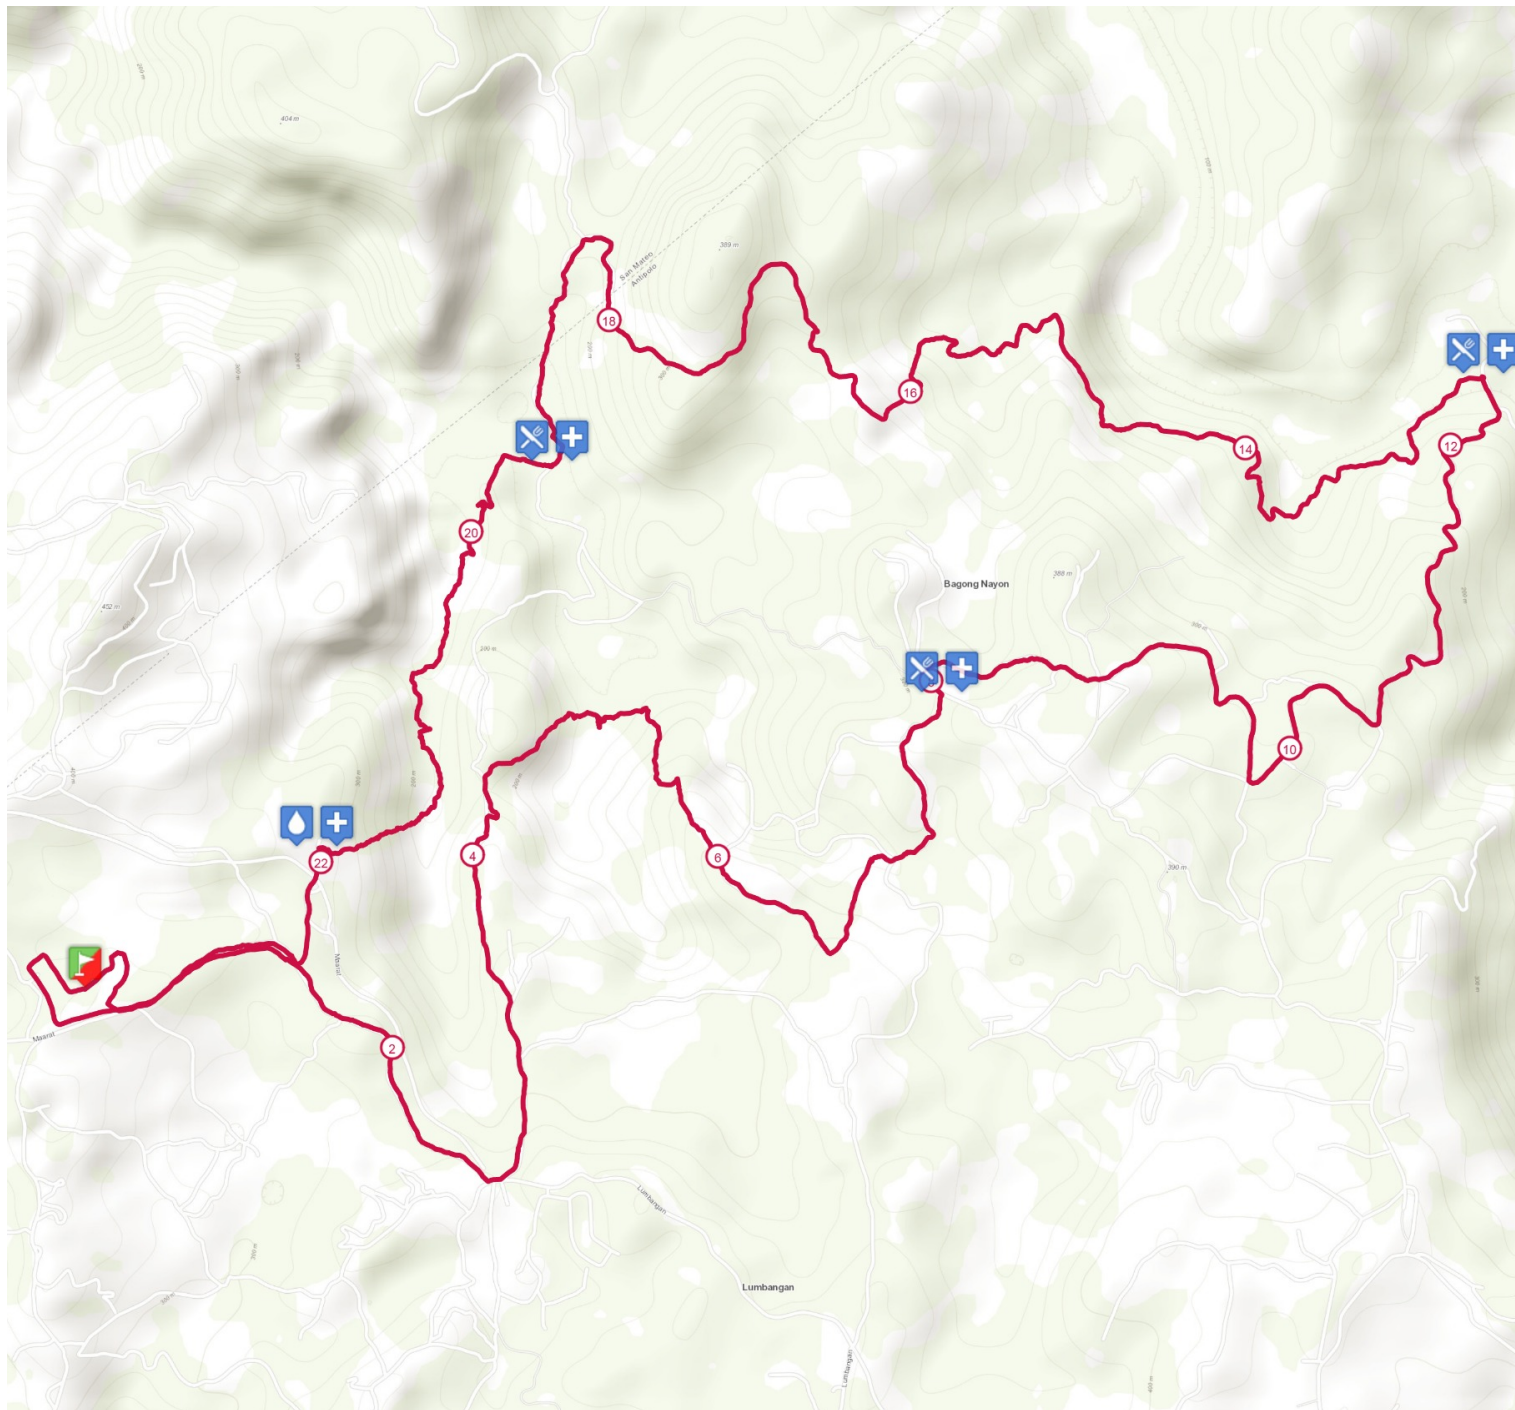

Get this track on your mobile with the app TrailConnect. To read more : <http://trailconnect.run>

<https://tracedetail.com>

> 10% > 20% > 30%