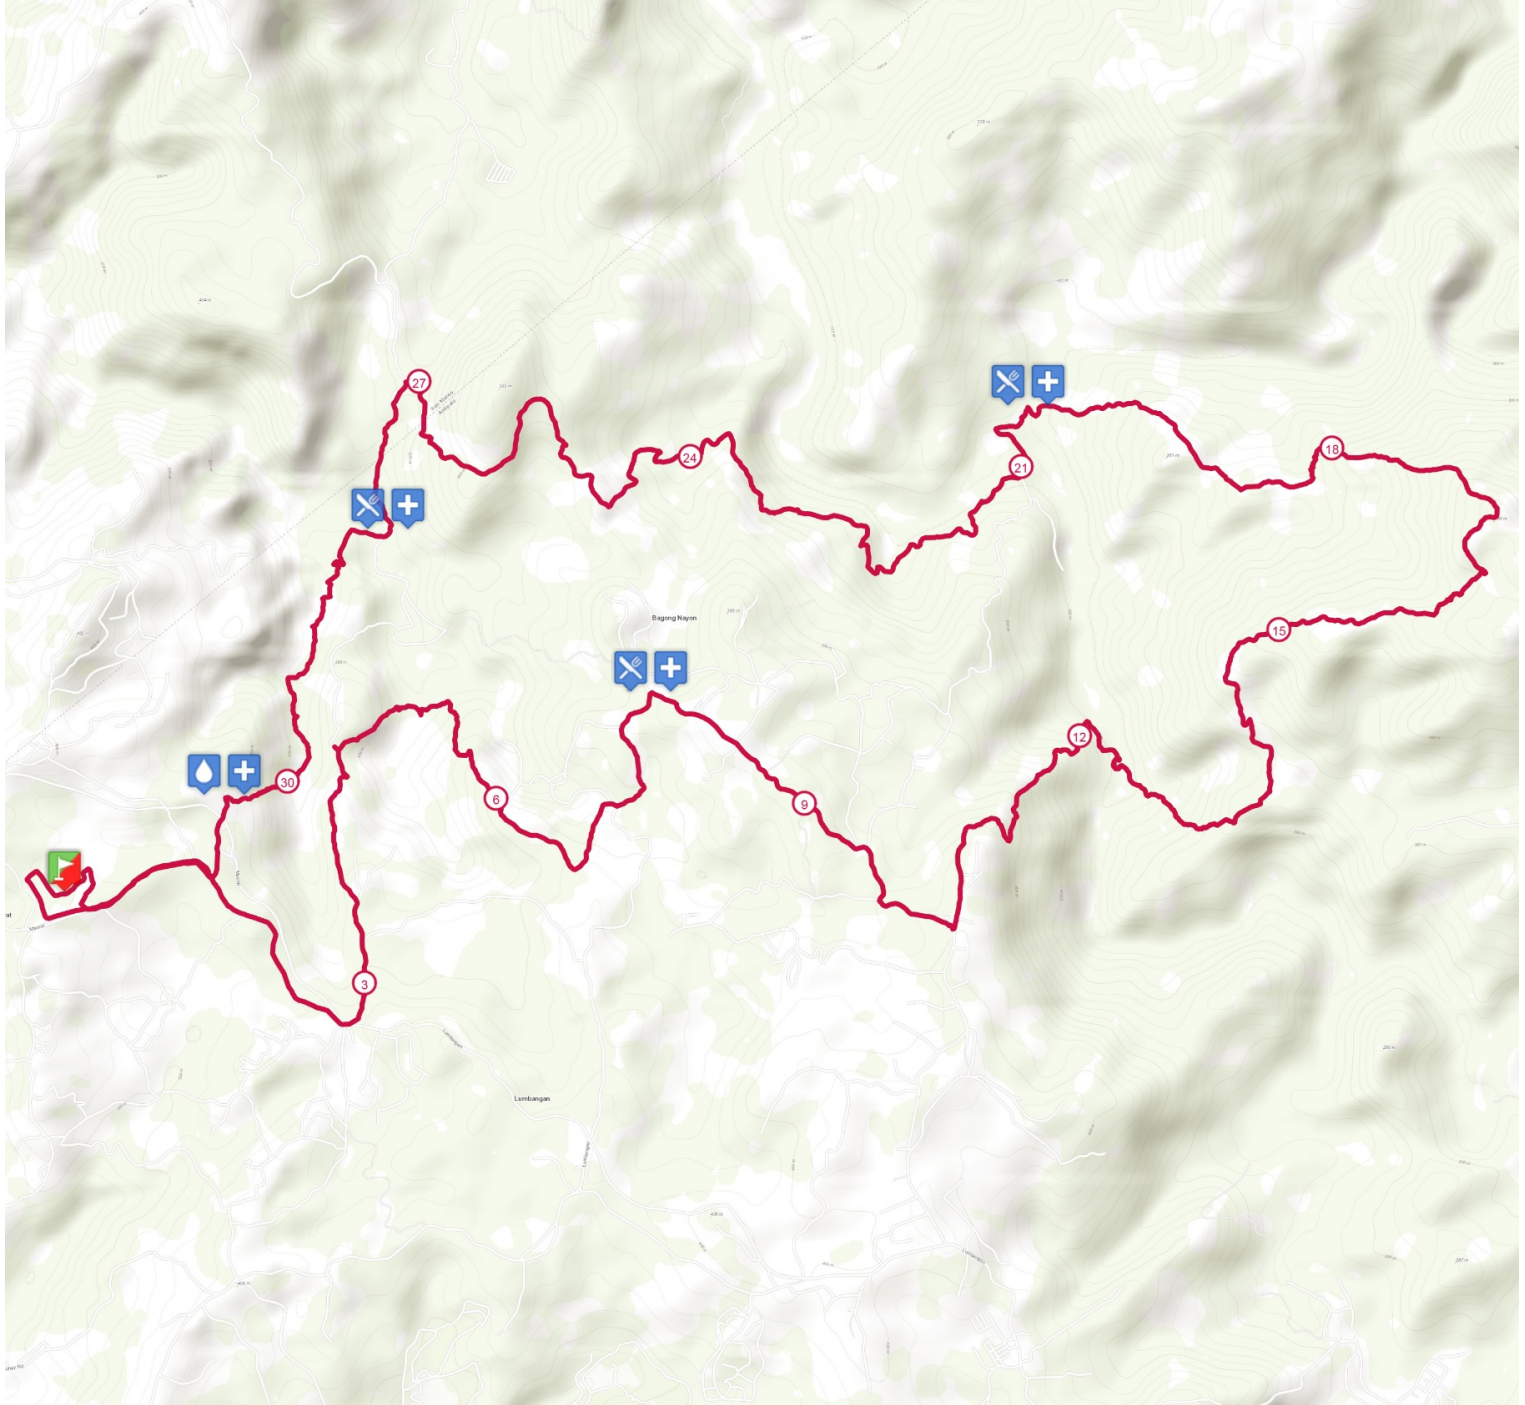

Get this track on your mobile with the app TrailConnect. To read more : <http://trailconnect.run>

<https://tracedetail.com>

 > 10%  > 20%  > 30%