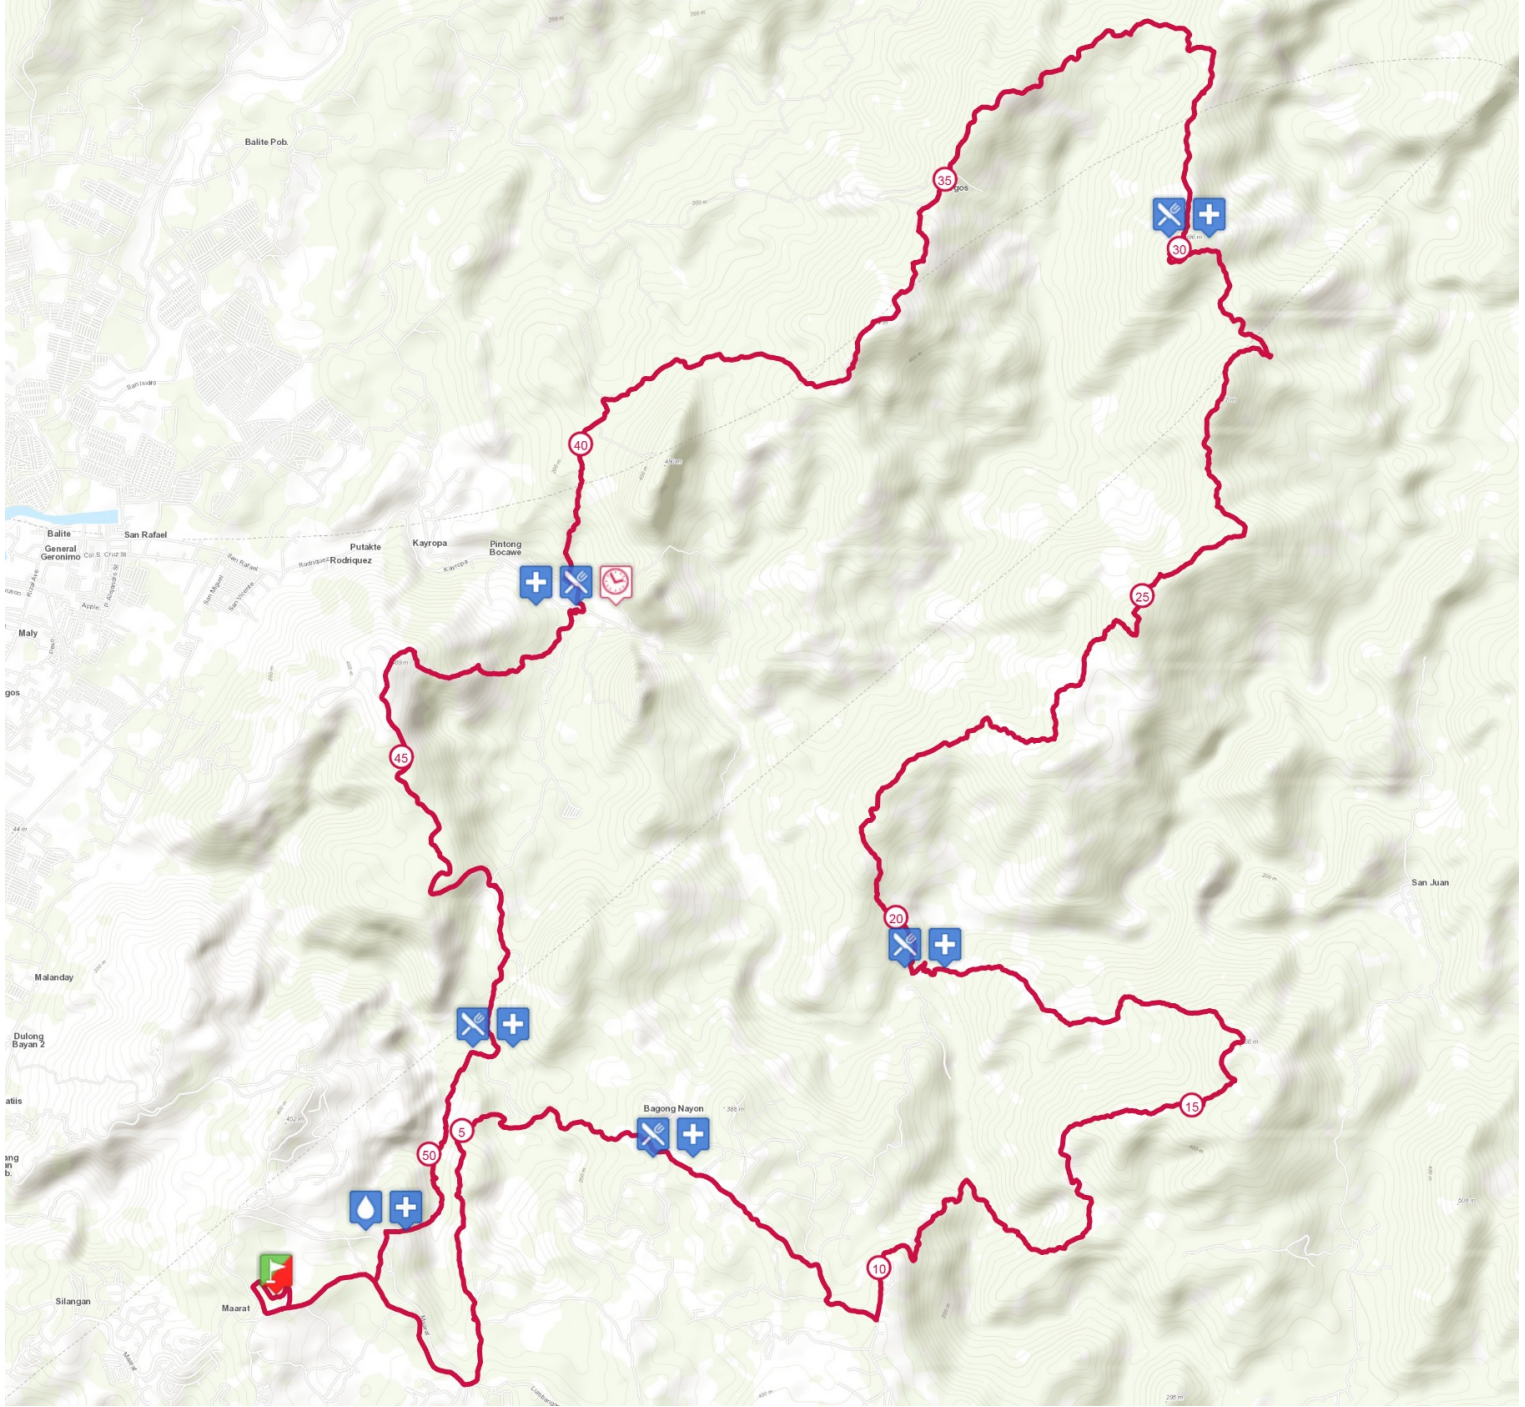

Get this track on your mobile with the app TrailConnect. To read more : <http://trailconnect.run>

<https://tracedetail.com>

> 10% > 20% > 30%